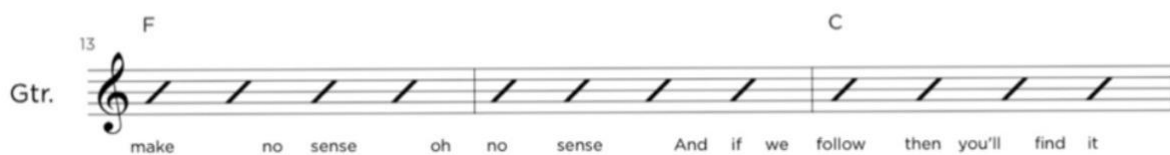

for guitar
Standard Tuning

♩ = 90

Intro

drum beat