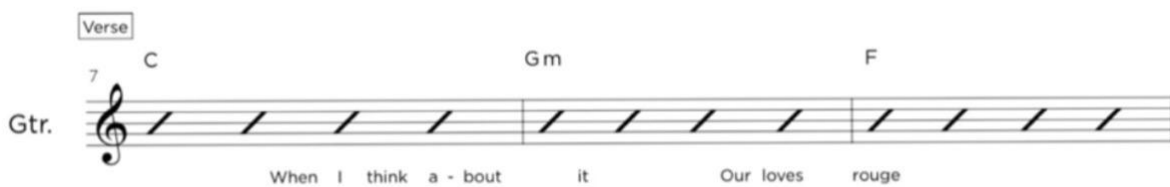

for guitar
Standard Tuning

♩ = 90

Intro

drum beat