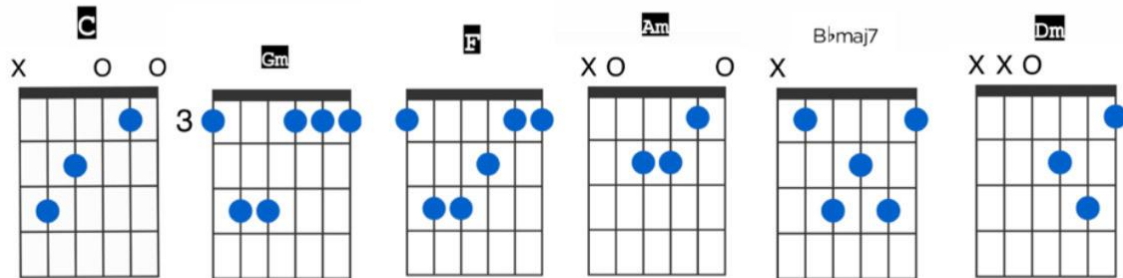

# BEYOND THE PINE - TASH SULTANA

Below is a chord chart to show you how to play the chords used in the acoustic version of the song.

There are only 6 chords to learn

for guitar  
Standard Tuning

♩ = 90

Intro