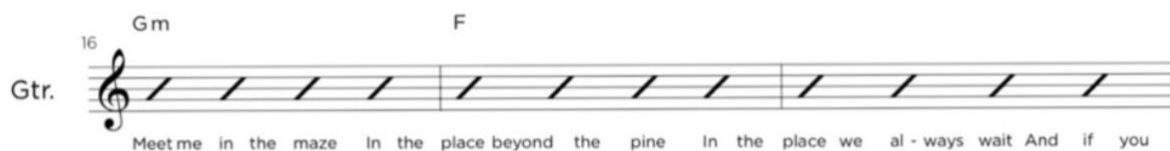

for guitar
Standard Tuning

♩ = 90

Intro

drum beat